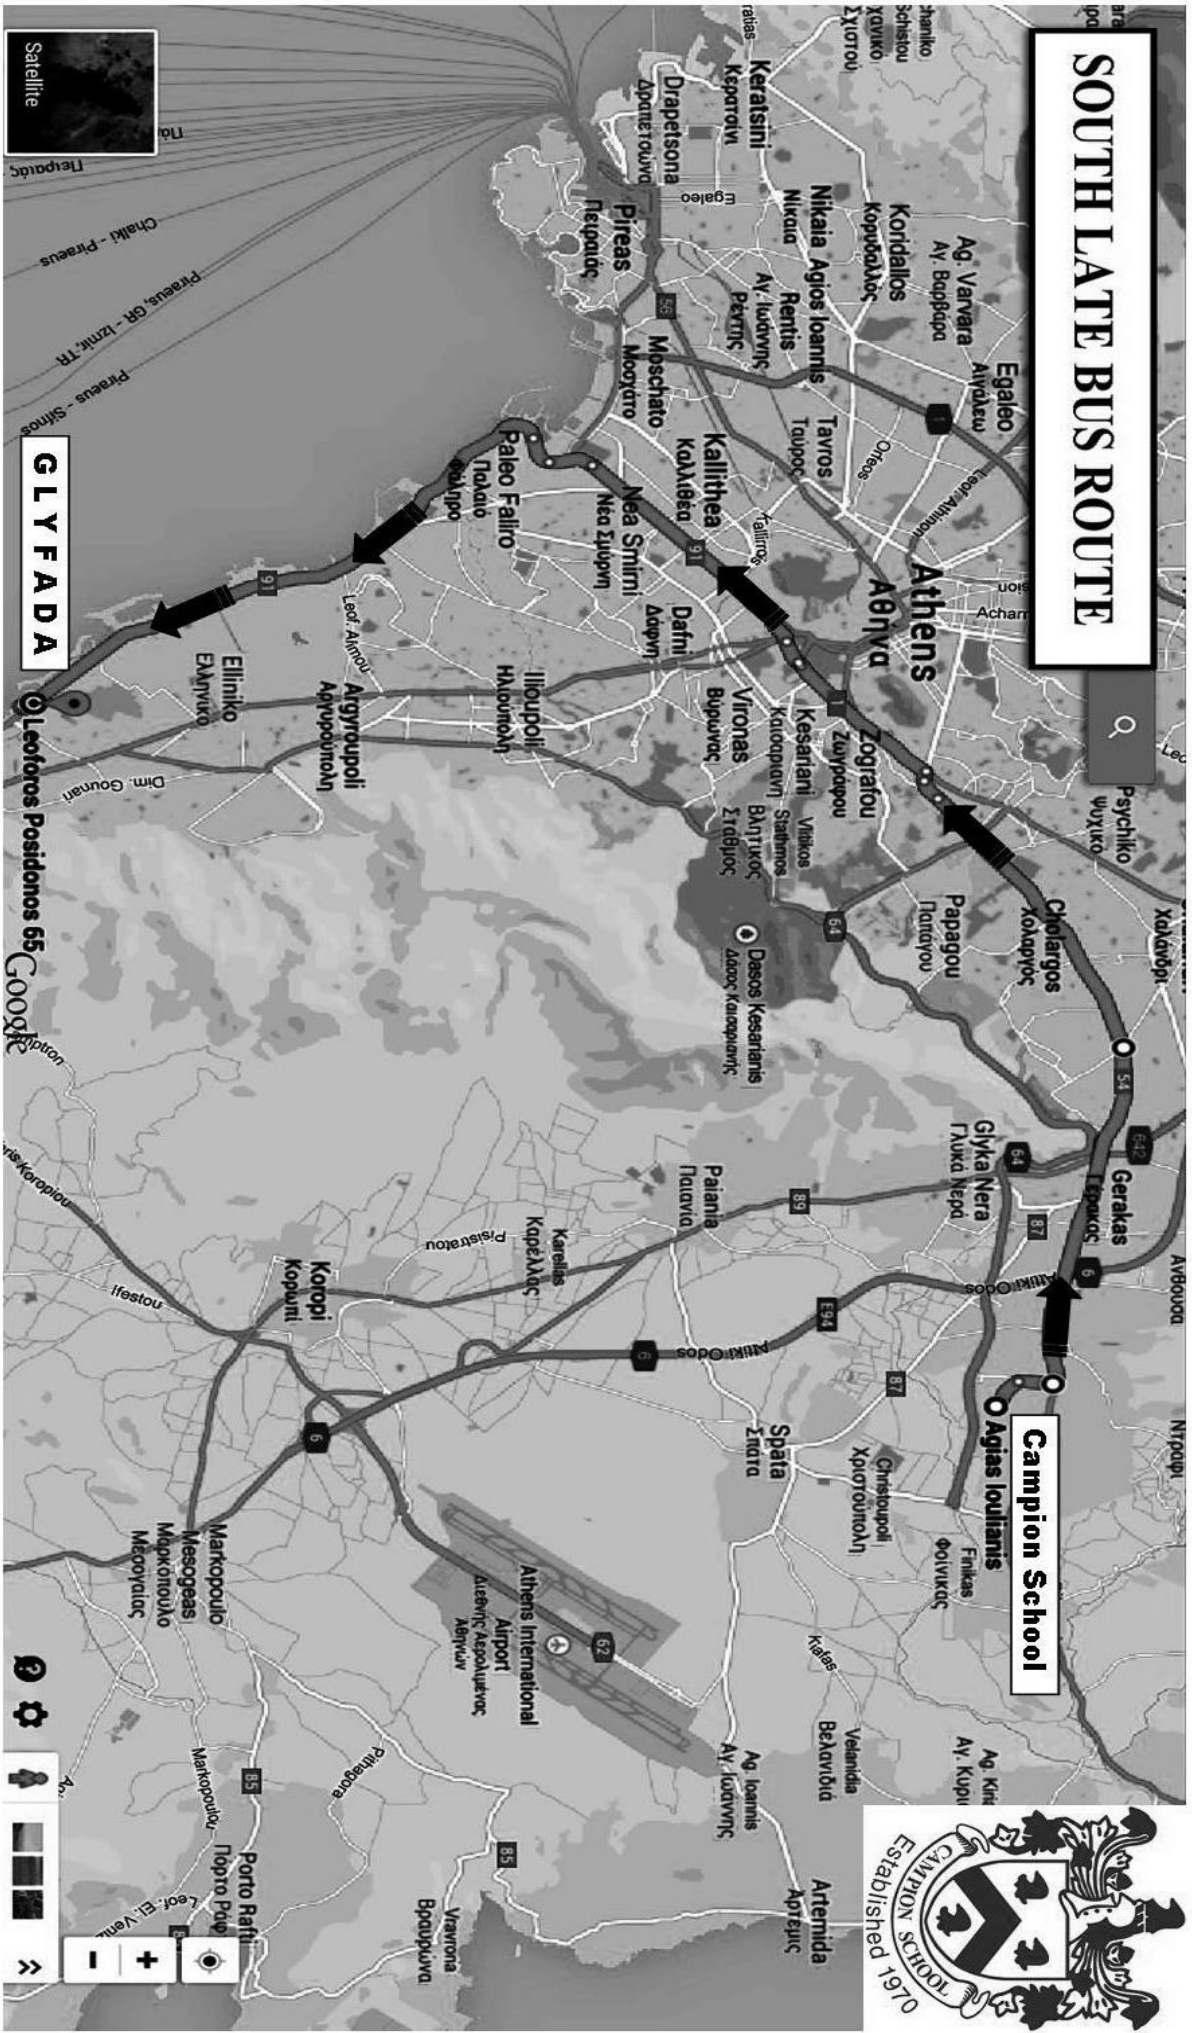

SOUTH LATE BUS ROUTE

GLYFADA

Leoforos Posidonos 65

Campion School